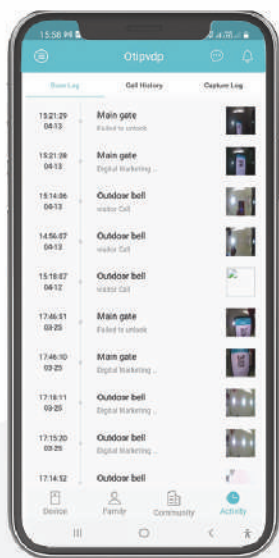

SINGLE BUTTON VIDEO ENTRY STATION OT-IP-LP-C5

- Camera : 2MP High Res with 120°Wide Angle
- Night Vision : High Intensity White LED
- Video compression : H.265
- Card Access : 13.56 Mhz Mifare
- Build in motion sensor
- 2 Relay Port to Control 2 Doors
- Door Lock Integration
- ONVIF
- Vandal Alarm
- IP 65

MULTIPLE WAYS TO ACCESS THE BUILDING

FACE RECOGNITION

QR CODE

RFID CARD

DIALING

SMARTPHONE

ALWAYS CONNECTED WITH ANYWHERE INTERCOM

otipvdp.com

INCOMING CALL

SEE WHO'S CALLING

CHECK EVENTS

QUICK ACTIONS

INTERFACE

Smart Phone
Integration

7 inch
Display

SD
Card

Visitor
Snapshot/Video

Doorlock
Integration

IP Camera
Monitoring

Motion
Alarm

Sensor
Integration

VERIFY & GIVE ACCESS FROM INDOOR MONITOR OR MOBILE APP

Onetouch C7 is a 4 button building Video Entry Station for Multi-Tenant Community with high resolution 137 degree wide angle camera and it can be integrated with Digital lock. House owner can unlock after seeing the visitor using Indoor Monitor or mobile APP from any where.