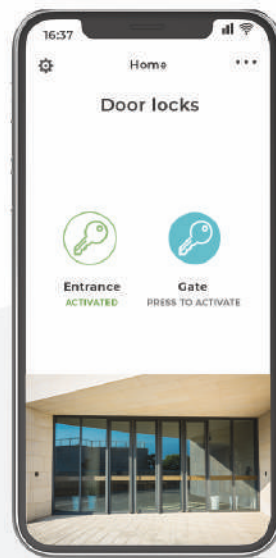

SINGLE BUTTON VIDEO ENTRY STATION OT-IP-LP-C5

- Camera : 2MP High Res with 120°Wide Angle
- Night Vision : High Intensity White LED
- Video compression : H.265
- Card Access : 13.56 Mhz Mifare
- Build in motion sensor
- 2 Relay Port to Control 2 Doors
- Door Lock Integration
- ONVIF
- Vandal Alarm
- IP 65

MULTIPLE WAYS TO ACCESS THE BUILDING

FACE RECOGNITION

QR CODE

RFID CARD

DIALING

SMARTPHONE

ALWAYS CONNECTED WITH ANYWHERE INTERCOM

otipvdp.com

INCOMING CALL

SEE WHO'S CALLING

CHECK EVENTS

QUICK ACTIONS

INTERFACE

Smart Phone
Integration

7 inch
Display

SD
Card

Visitor
Snapshot/Video

Doorlock
Integration

IP Camera
Monitoring

Motion
Alarm

Sensor
Integration

VERIFY & GIVE ACCESS FROM INDOOR MONITOR OR MOBILE APP

Onetouch C7 is a 4 button building Video Entry Station for Multi-Tenant Community with high resolution 137 degree wide angle camera and it can be integrated with Digital lock. House owner can unlock after seeing the visitor using Indoor Monitor or mobile APP from any where.