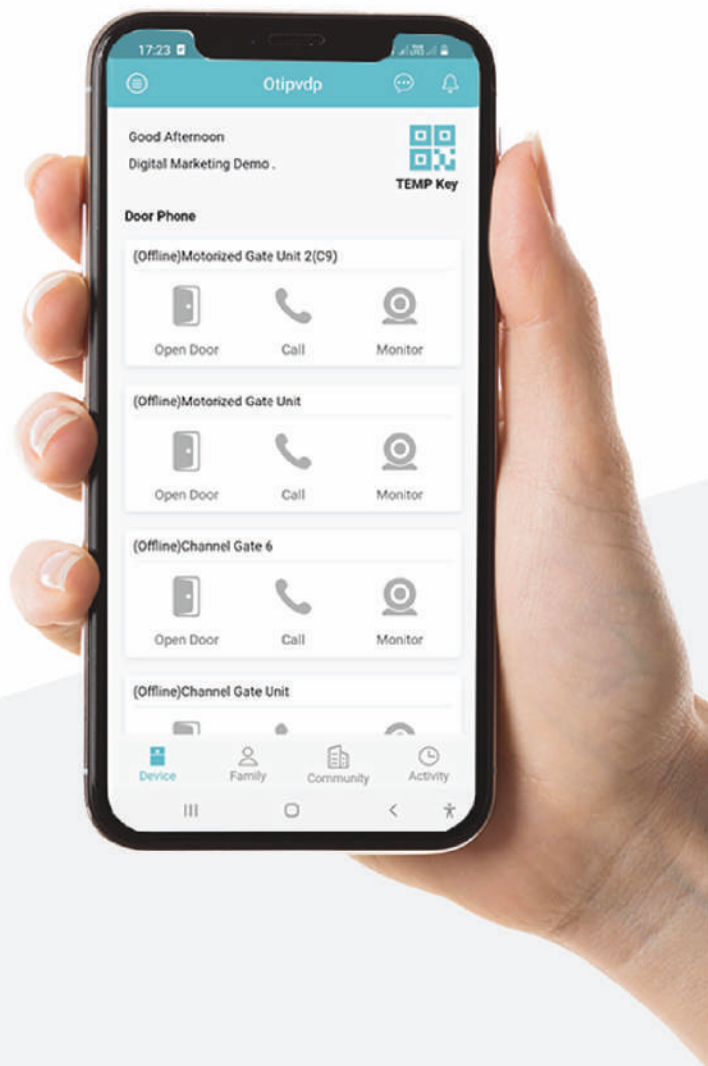

MULTIPLE WAYS TO ACCESS THE BUILDING

FACE RECOGNITION

QR CODE

RFID CARD

DIALING

SMARTPHONE

ALWAYS CONNECTED WITH ANYWHERE INTERCOM

otipvdp.com

INCOMING CALL

SEE WHO'S CALLING

CHECK EVENTS

QUICK ACTIONS

INTERFACE

Smart Phone
Integration

7 inch
Display

SD
Card

Visitor
Snapshot/Video

Doorlock
Integration

IP Camera
Monitoring

Motion
Alarm

Sensor
Integration

VERIFY & GIVE ACCESS FROM INDOOR MONITOR OR MOBILE APP

Onetouch C7 is a 4 button building Video Entry Station for Multi-Tenant Community with high resolution 137 degree wide angle camera and it can be integrated with Digital lock. House owner can unlock after seeing the visitor using Indoor Monitor or mobile APP from any where.

4 BUTTON IP VIDEO ENTRY STATION

2 Megapixel
Camera

Wide Angle
Camera Lens

RFID Card
Access

Doorlock
Integration

Visitor
Snapshot

Visitor
Snapshot/video

Smart Phone
Integration