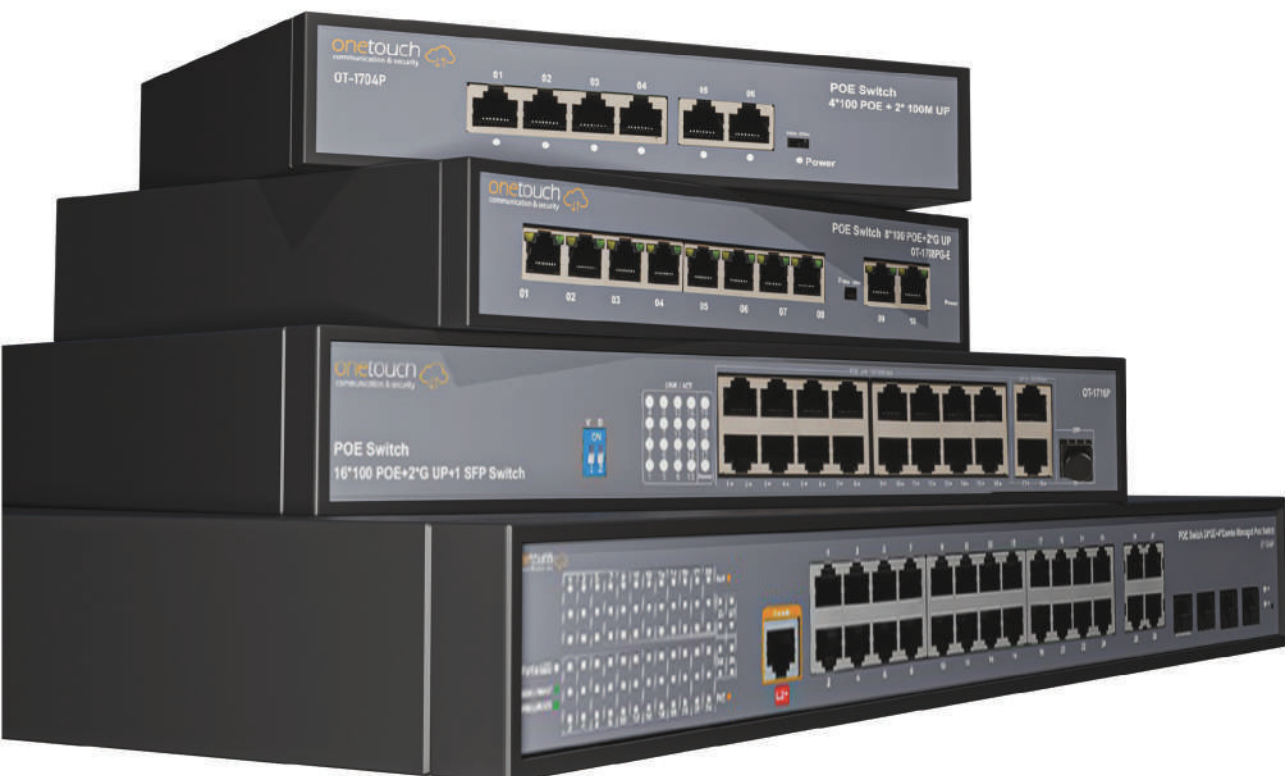

POE SWITCHES

Surge Protection
Upto 6 KV

Consoie
Port

2
Uplinks

VLAN
Isolation

Fibre Switch
(optional)

Plug & Play
Installation

250 Meter
Extended Rang

Inbuilt
Power Supply

POE
Watch Dog

Noise Free
(Fanless)

30 W per
Port Output

High Switch
Capacity