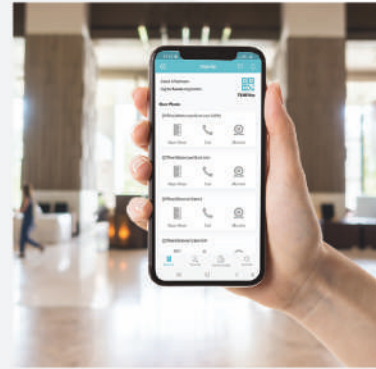

MULTIPLE WAYS TO ACCESS THE BUILDING

FACE RECOGNITION

QR CODE

RFID CARD

DIALING

SMARTPHONE

ALWAYS CONNECTED WITH ANYWHERE INTERCOM

otipvdp.com

INCOMING CALL

SEE WHO'S CALLING

CHECK EVENTS

QUICK ACTIONS

INTERFACE

Smart Phone
Integration

7 inch
Display

SD
Card

Visitor
Snapshot/Video

Doorlock
Integration

IP Camera
Monitoring

Motion
Alarm

Sensor
Integration

VERIFY & GIVE ACCESS FROM INDOOR MONITOR OR MOBILE APP

Onetouch C7 is a 4 button building Video Entry Station for Multi-Tenant Community with high resolution 137 degree wide angle camera and it can be integrated with Digital lock. House owner can unlock after seeing the visitor using Indoor Monitor or mobile APP from any where.