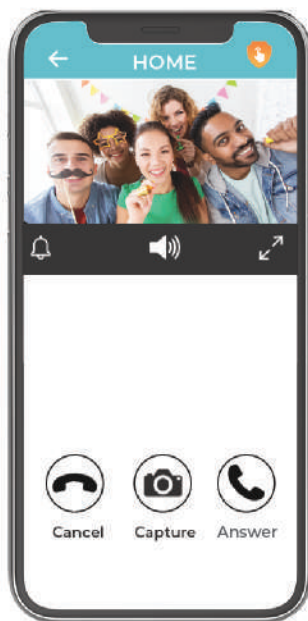

INCOMING CALL

SEE WHO'S CALLING

CHECK EVENTS

QUICK ACTIONS

INTERFACE

Smart Phone
Integration

7 inch
Display

SD
Card

Visitor
Snapshot/Video

Doorlock
Integration

IP Camera
Monitoring

Motion
Alarm

Sensor
Integration

VERIFY & GIVE ACCESS FROM INDOOR MONITOR OR MOBILE APP

Onetouch C7 is a 4 button building Video Entry Station for Multi-Tenant Community with high resolution 137 degree wide angle camera and it can be integrated with Digital lock. House owner can unlock after seeing the visitor using Indoor Monitor or mobile APP from any where.

4 BUTTON IP VIDEO ENTRY STATION

2 Megapixel
Camera

Wide Angle
Camera Lens

RFID Card
Access

Doorlock
Integration

Visitor
Snapshot

Visitor
Snapshot/video

Smart Phone
Integration