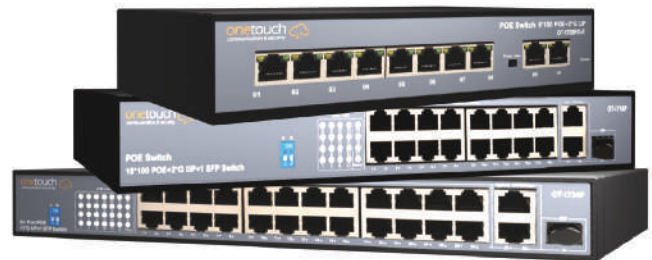

UNMANAGED 100M POE WITH GIGA UPLINK SWITCH

- MODEL No. OT-1708PG-E/OT-1716P/OT-1724P
- Uplink : 2G / 2G RJ45 + 1SFP Uplink
- POE Power : 65 W/120 W
- Switching Capacity: 1.6Gbps/2Gbps
- Max port power : 30W
- Power Supply : 220-240V
- Surge protection upto 6KVa